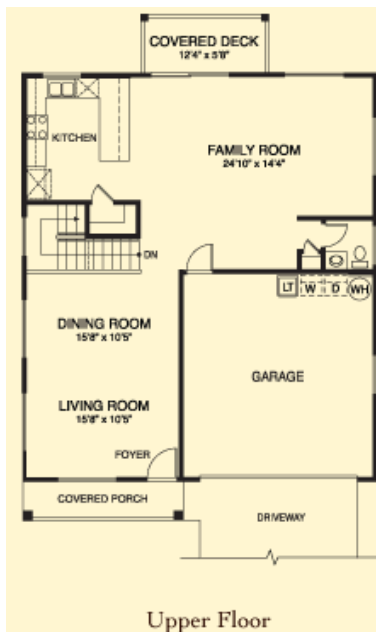

Upper Floor

OPTION

[View Larger Image](#)