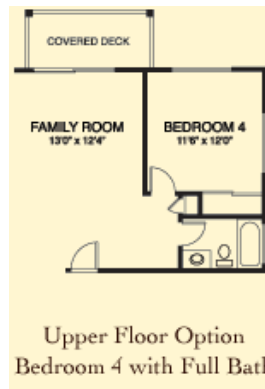

These floor plans and artistic renderings of the models may assist the public in visualizing the homes. However, they may not accurately depict homes when built. The developer, its agents, associate companies and suppliers reserve the right to modify plans, specifications and features without prior notice. All models come in two exterior elevations which may alter the interiors. Wai Kalo'i is a development of Castle & Cooke Homes Hawaii, Inc.

[Homepage](#) | [Wai Kalo'i at Makakilo](#) | [The Homes](#) | [Residence Seven](#) ← YOU ARE HERE

◀ [Back](#) | [Top](#) | [Next](#) ▶

[Castle & Cooke Hawaii](#) | [Corporate Story](#) | [Press Releases](#) | [Employment](#)

[Disclaimer](#) | [Privacy](#)

Visit the Castle & Cooke Hawaii web site to view all Hawaii residential, commercial, hotel and resort properties.

Castle & Cooke Hawaii consists of the Hawaii subsidiaries of Castle & Cooke, Inc.
All materials © Castle & Cooke Hawaii, 2002 - 2008