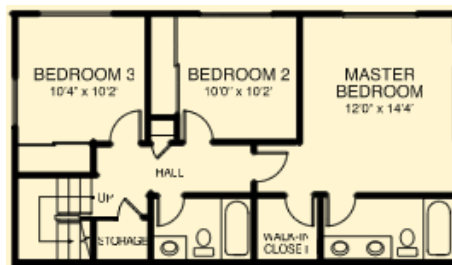

RESIDENCE SEVEN - PALAIWA
Three - Four Bedroom,
Two and a Half - Three Bath

[SITE MAP & PRICES](#)

[SPECIAL FEATURES](#)

[DOWNLOAD BROCHURE](#)

RESIDENCE SEVEN - PALAIWA

Three - Four Bedroom, Two and a Half - Three Bath

FLOOR AREA

Lower Floor	744 sq. ft.
Upper Floor	964 sq. ft.
Total Living Area	1,708 sq. ft.
Covered Porch	78 sq. ft.
Garage	411 sq. ft.
Covered Deck	65 sq. ft.
Total	2,262 sq. ft.

FLOOR PLANS

[View Larger Image](#)