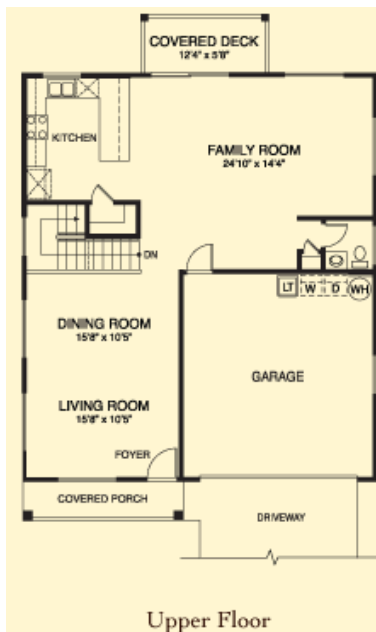

Lower Floor

OPTION

[View Larger Image](#)