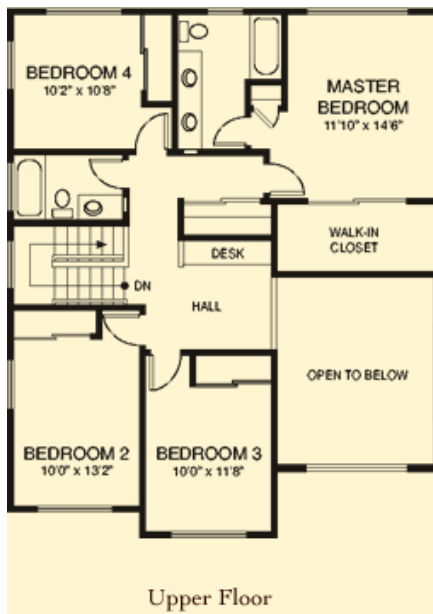

OPTIONS

[View Larger Image](#)