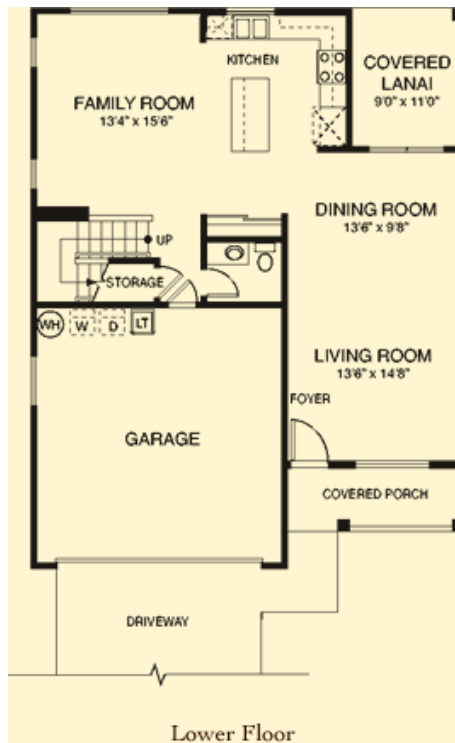

OPTIONS

[View Larger Image](#)